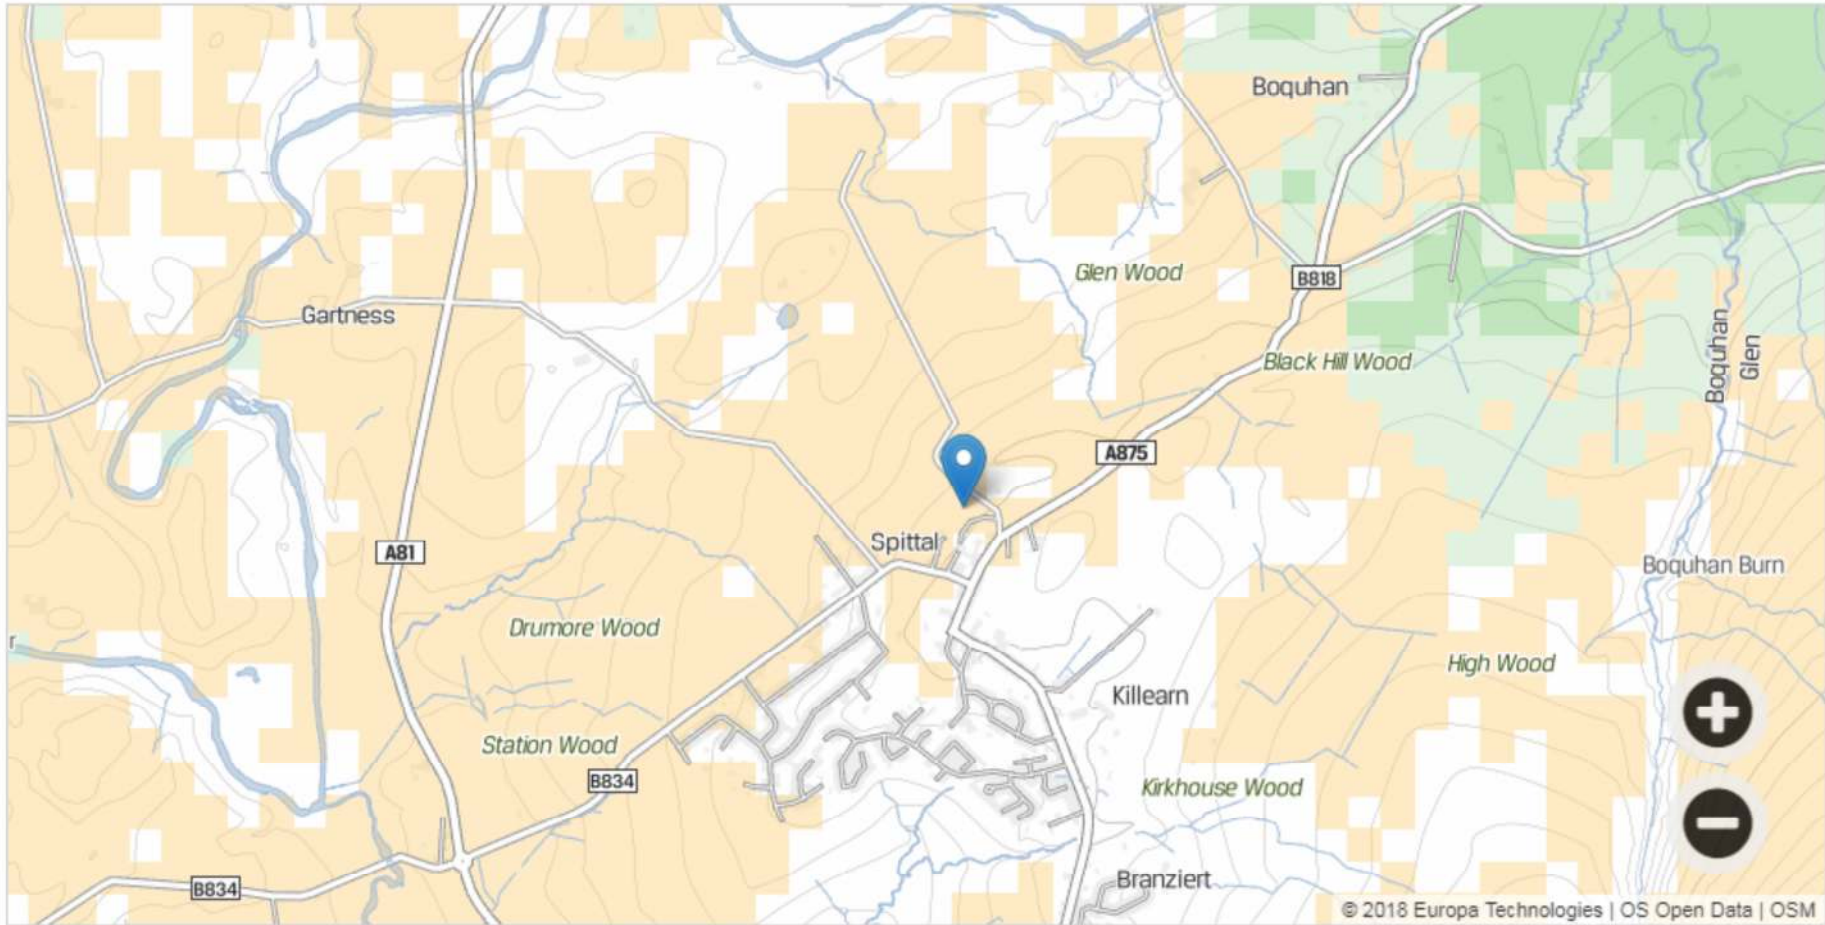

# Mobile 4G (Enhanced) and 3G (Basic) Data Coverage – 23 March 2018

Vodafone KILLEARN – 4G INDOOR

Voice

Data

Very good chance

Good chance

Possible chance

No coverage