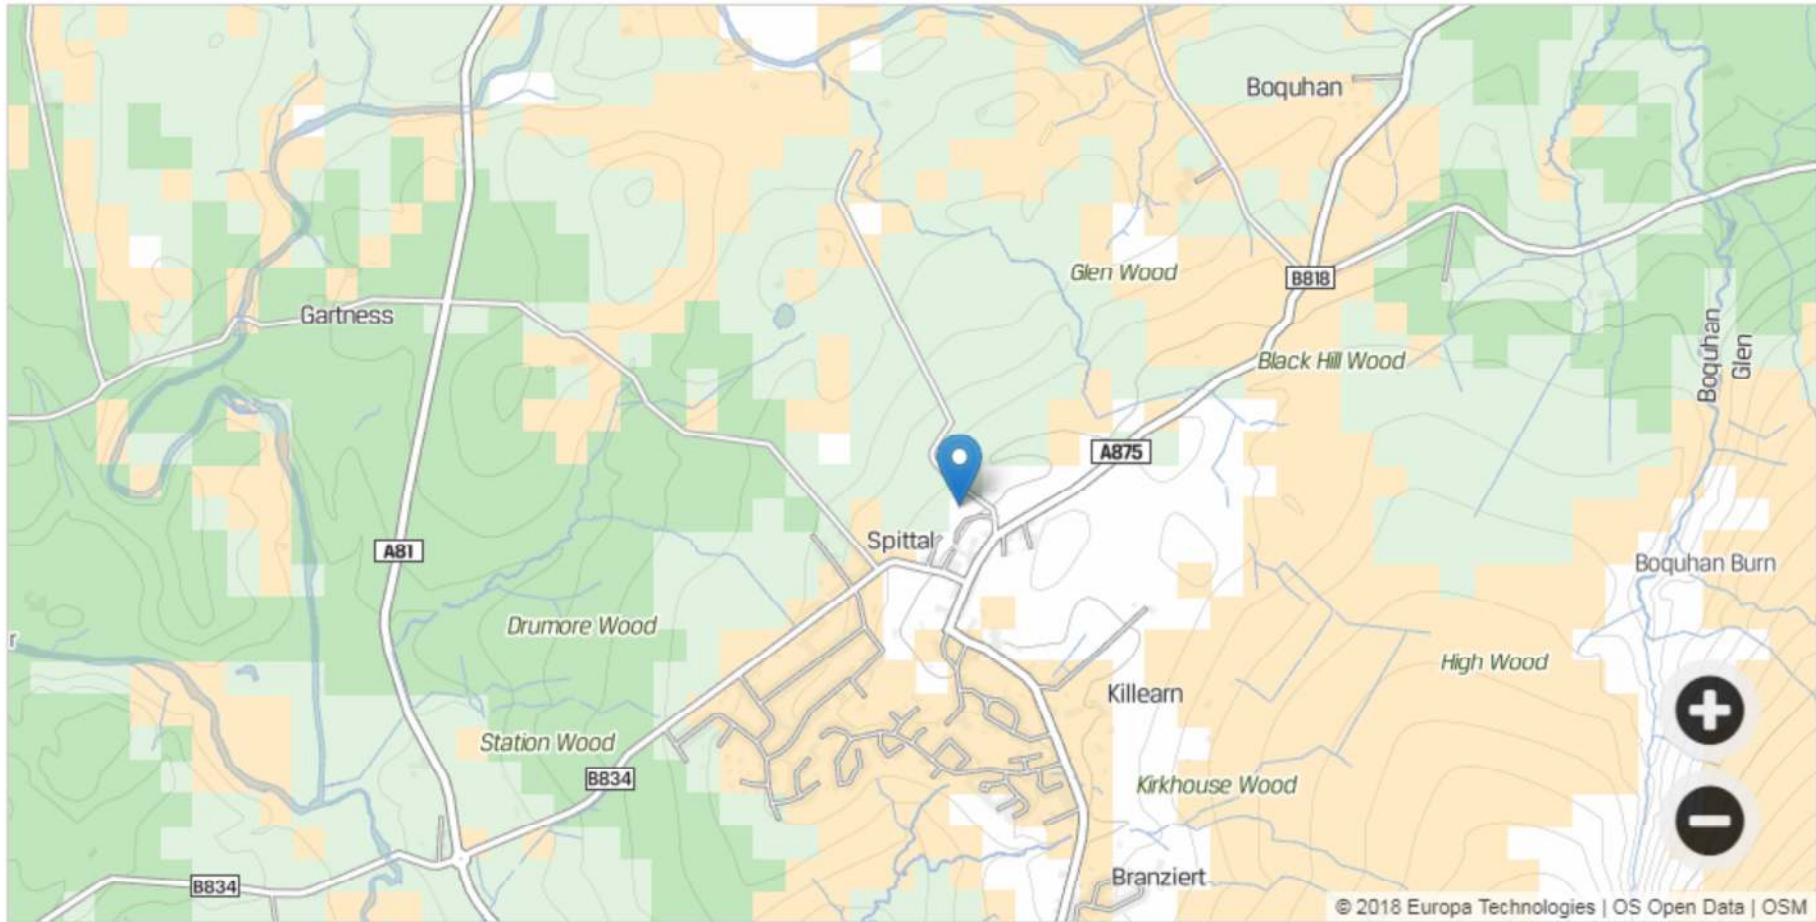

Mobile 4G (Enhanced) and 3G (Basic) Data Coverage – 23 March 2018

Three KILLEARN – 4G INDOOR

Voice

Data

Very good chance

Good chance

Possible chance

No coverage