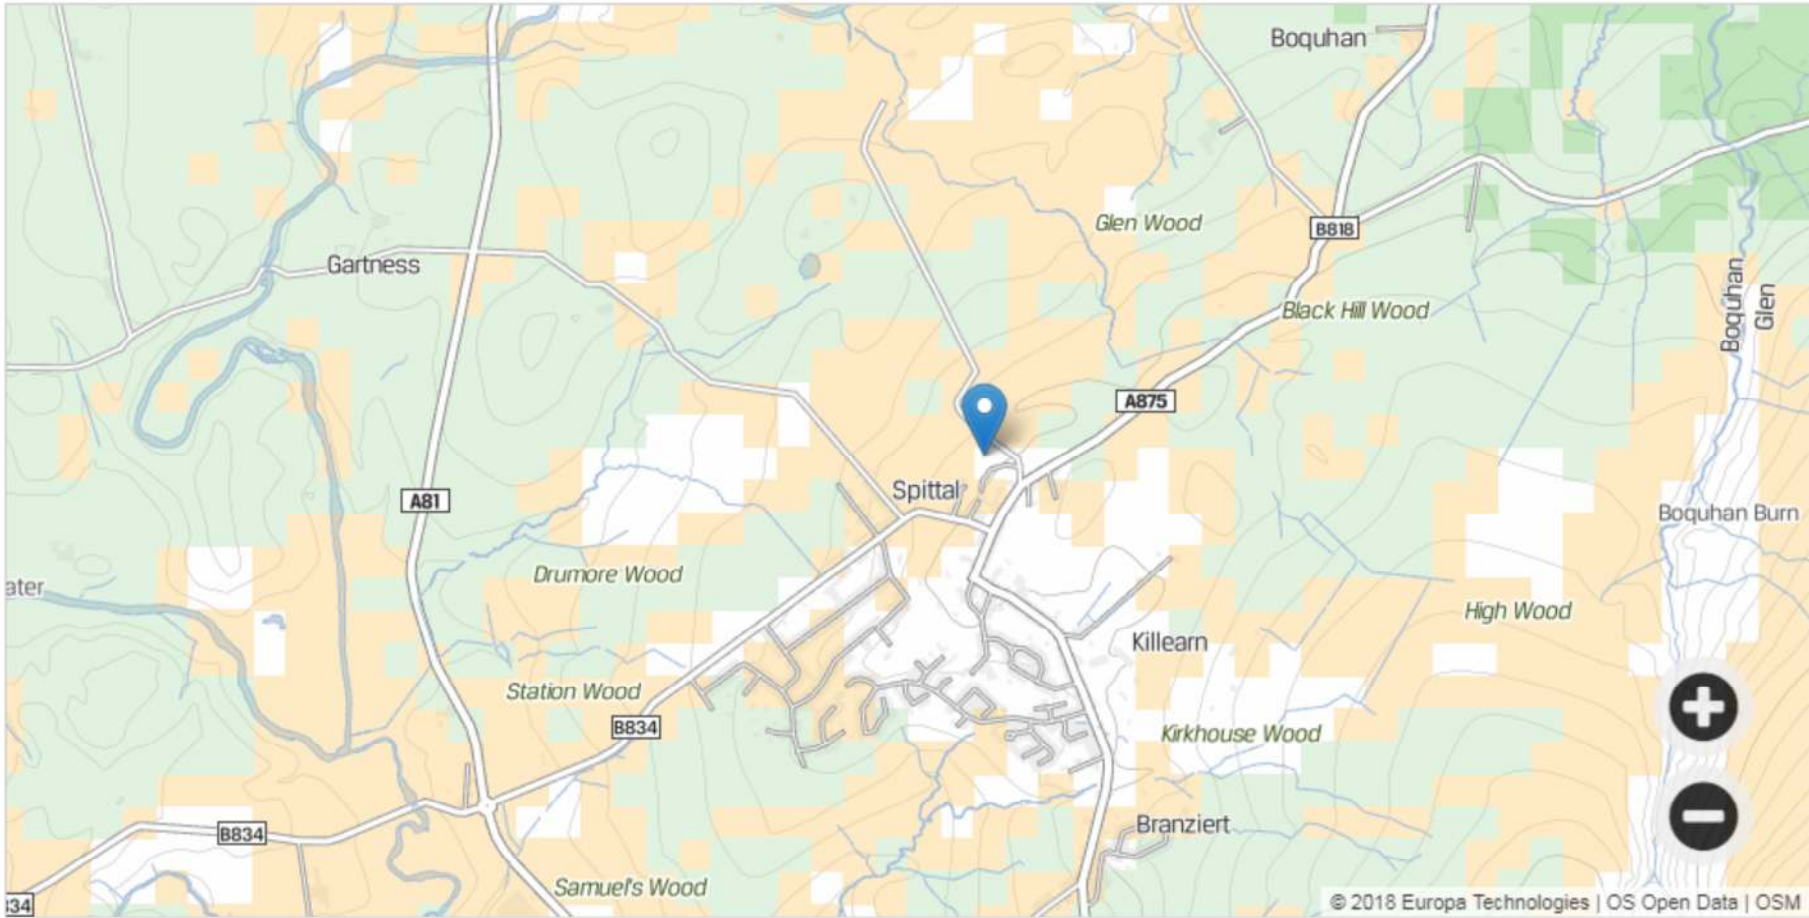

Mobile 4G (Enhanced) and 3G (Basic) Data Coverage – 23 March 2018

EE KILLEARN – 4G INDOOR

Voice

Data